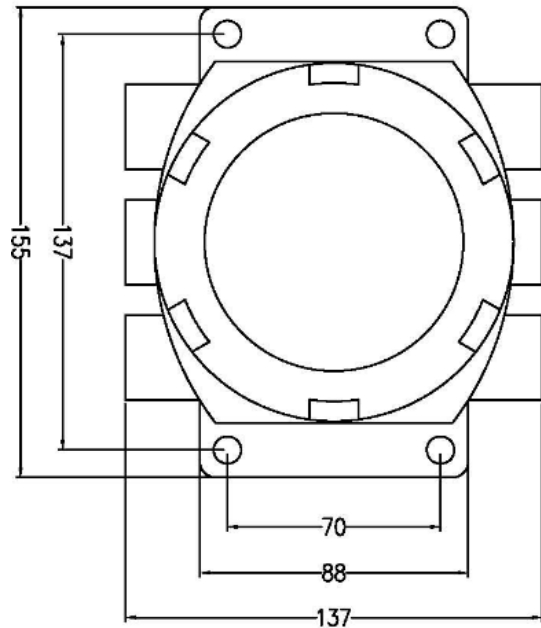

8 7 6 5 4 3 2 1

H
G
F
E
D
C
B
A

H
G
F
E
D
C
B
A

Ex d enclosure, SS316

Ex e enclosure, SS316

DIMENSIONS (HxWxD): 340 x 477 x 124mm
 WEIGHT: approx. 10kg
 GLAND ENTRIES: 8 x M20 (bottom of ex e enclosure)

4				
3				
2				
1				
REV.	DATE	DESIGN	APP.	REVISION NOTES